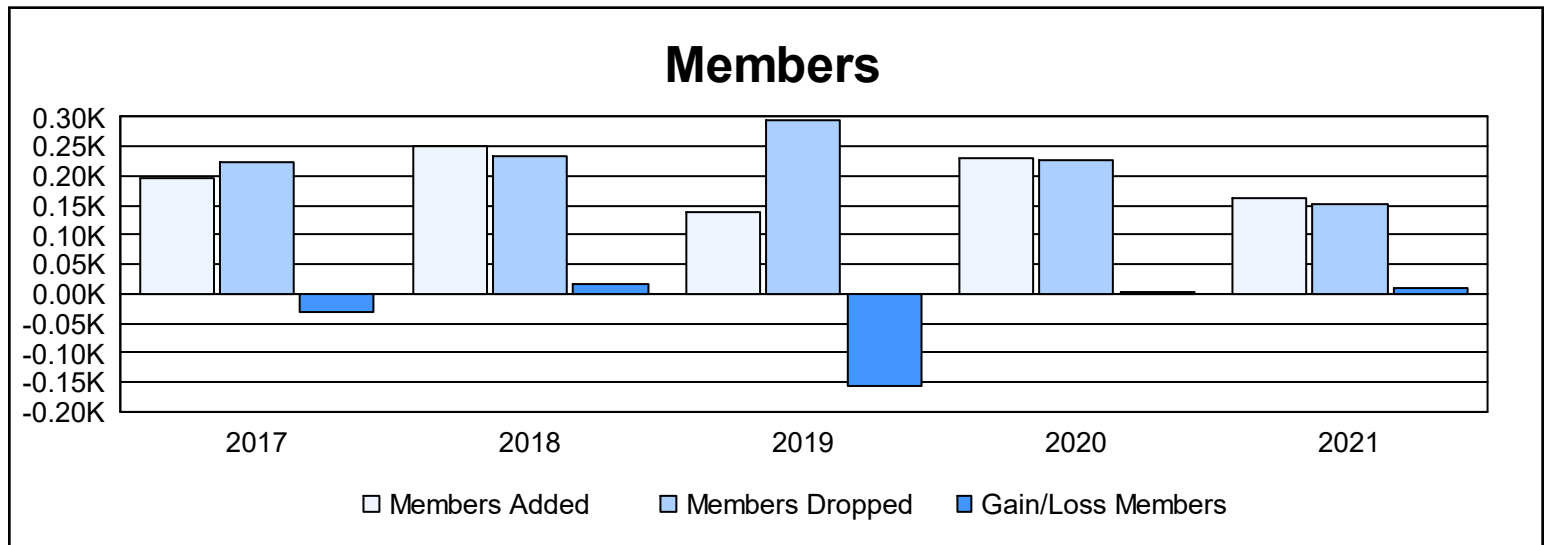

Year	New Clubs	Dropped Clubs	Gain/ Loss Clubs	New Members	Charter Members	Reinstate Members	Transfer Members	Total Member Added	Total Members Dropped	Gain/ Loss Members
2016-2017	1	0	1	142	38	10	5	195	225	-30
2017-2018	1	0	1	201	37	6	7	251	233	18
2018-2019	0	2	-2	127	5	4	3	139	294	-155
2019-2020	2	2	0	160	58	4	8	230	228	2
2020-2021	0	0	0	147	2	5	8	162	152	10
<b>Average</b>	<b>1</b>	<b>1</b>	<b>0</b>	<b>155</b>	<b>28</b>	<b>6</b>	<b>6</b>	<b>195</b>	<b>226</b>	<b>-31</b>

### Membership Composition June 2021 Cumulative