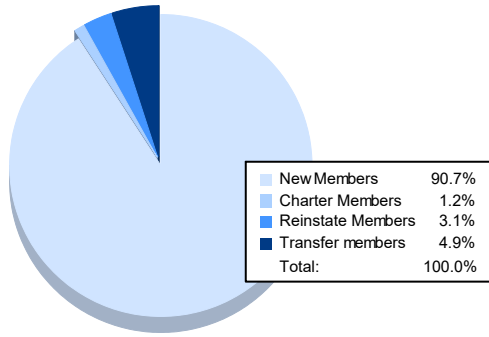

Year	New Clubs	Dropped Clubs	Gain/ Loss Clubs	New Members	Charter Members	Reinstate Members	Transfer Members	Total Member Added	Total Members Dropped	Gain/ Loss Members
2016-2017	1	0	1	142	38	10	5	195	225	-30
2017-2018	1	0	1	201	37	6	7	251	233	18
2018-2019	0	2	-2	127	5	4	3	139	294	-155
2019-2020	2	2	0	160	58	4	8	230	228	2
2020-2021	0	0	0	147	2	5	8	162	152	10
<b>Average</b>	<b>1</b>	<b>1</b>	<b>0</b>	<b>155</b>	<b>28</b>	<b>6</b>	<b>6</b>	<b>195</b>	<b>226</b>	<b>-31</b>

### Membership Composition June 2021 Cumulative