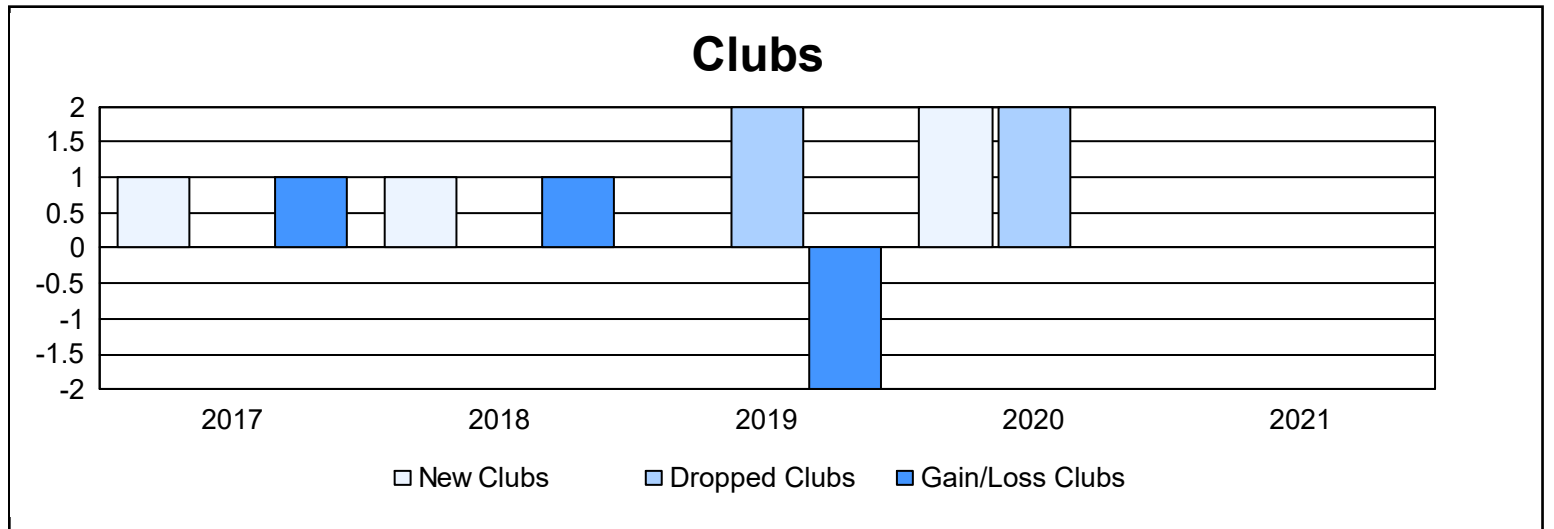

Year	New Clubs	Dropped Clubs	Gain/ Loss Clubs	New Members	Charter Members	Reinstate Members	Transfer Members	Total Member Added	Total Members Dropped	Gain/ Loss Members
2016-2017	1	0	1	142	38	10	5	195	225	-30
2017-2018	1	0	1	201	37	6	7	251	233	18
2018-2019	0	2	-2	127	5	4	3	139	294	-155
2019-2020	2	2	0	160	58	4	8	230	228	2
2020-2021	0	0	0	147	2	5	8	162	152	10
<b>Average</b>	<b>1</b>	<b>1</b>	<b>0</b>	<b>155</b>	<b>28</b>	<b>6</b>	<b>6</b>	<b>195</b>	<b>226</b>	<b>-31</b>

### Membership Composition June 2021 Cumulative